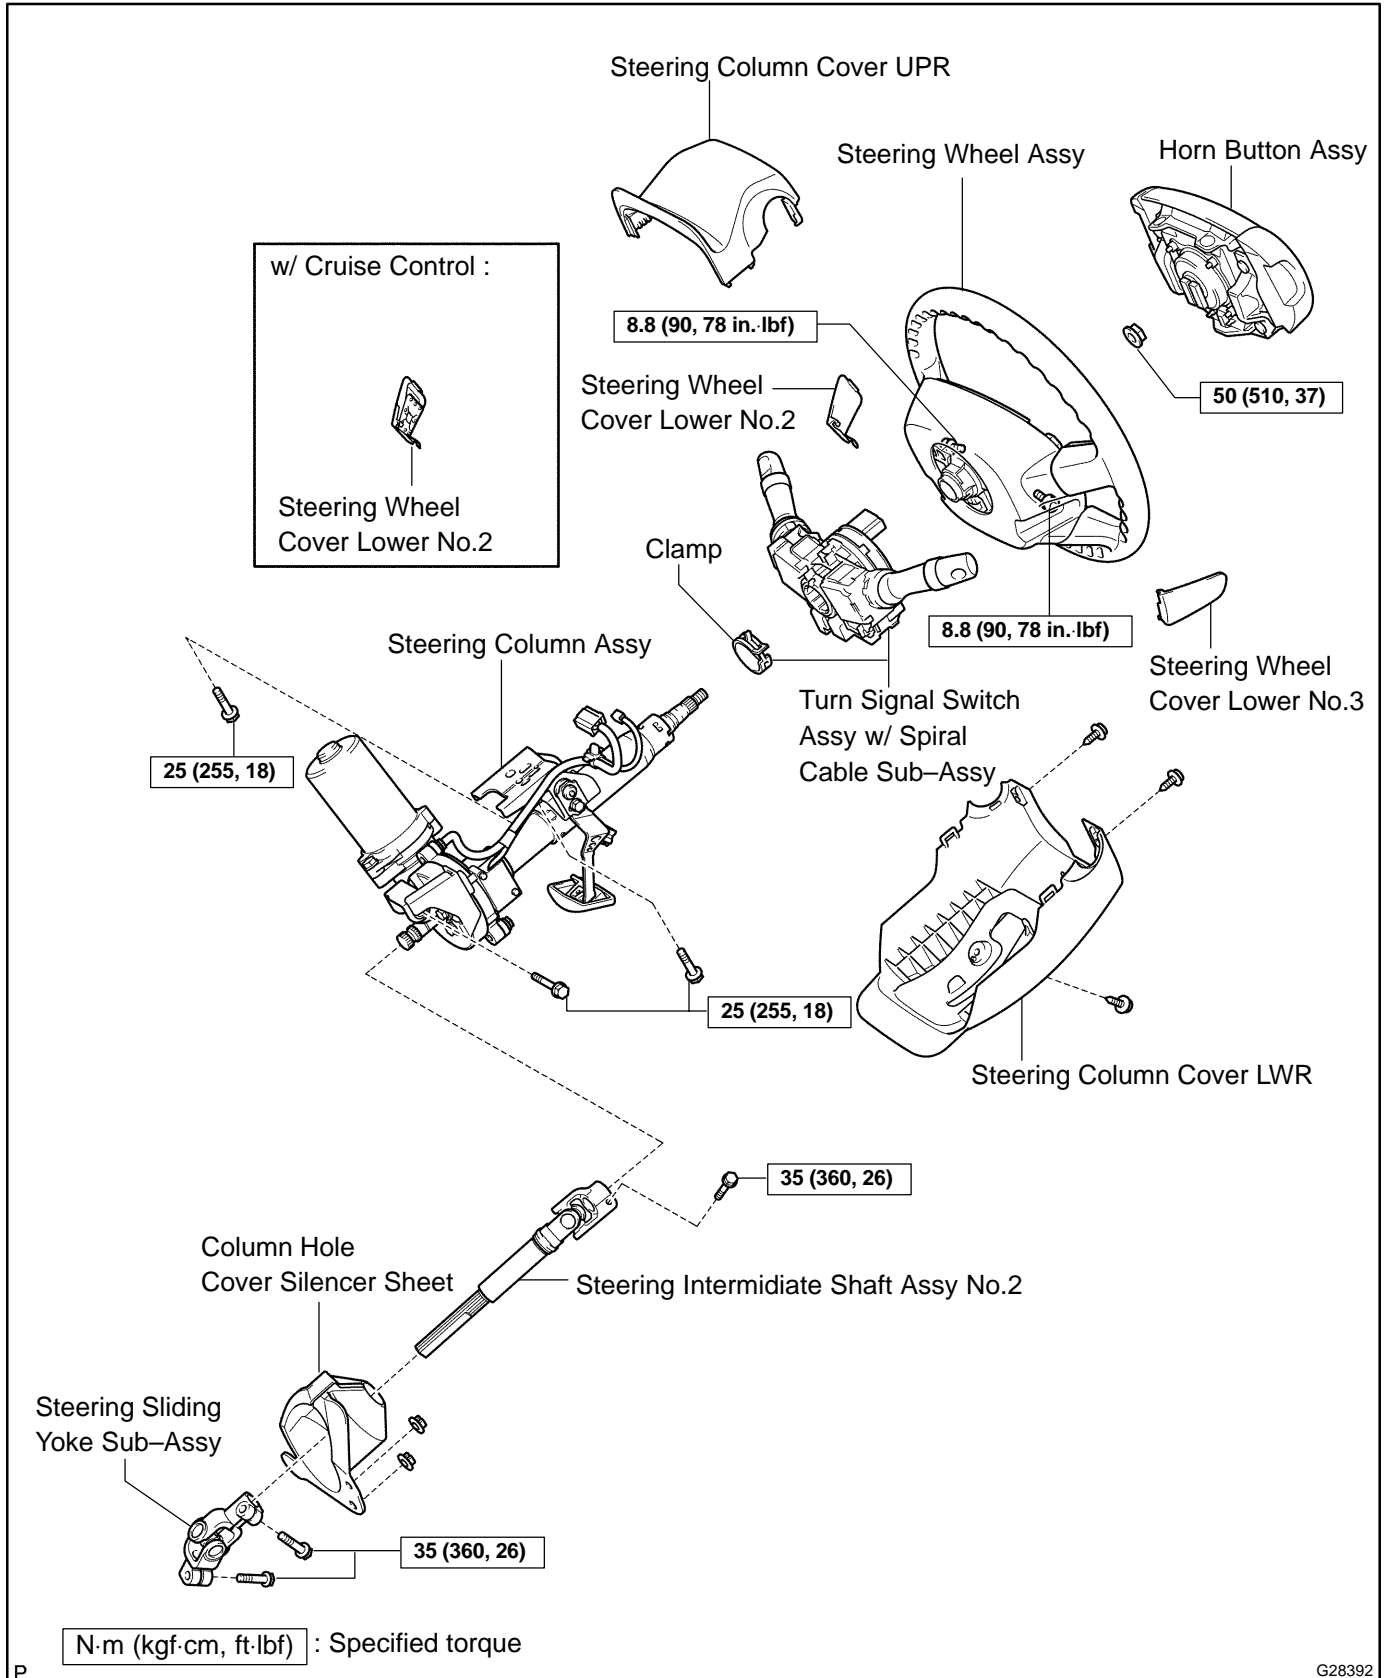

# STEERING COLUMN ASSY COMPONENTS

50099-01

P

G28392